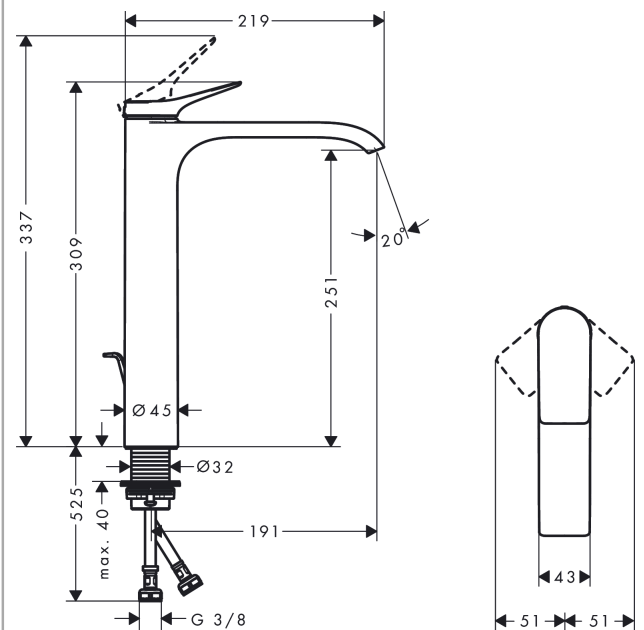

Scale drawing