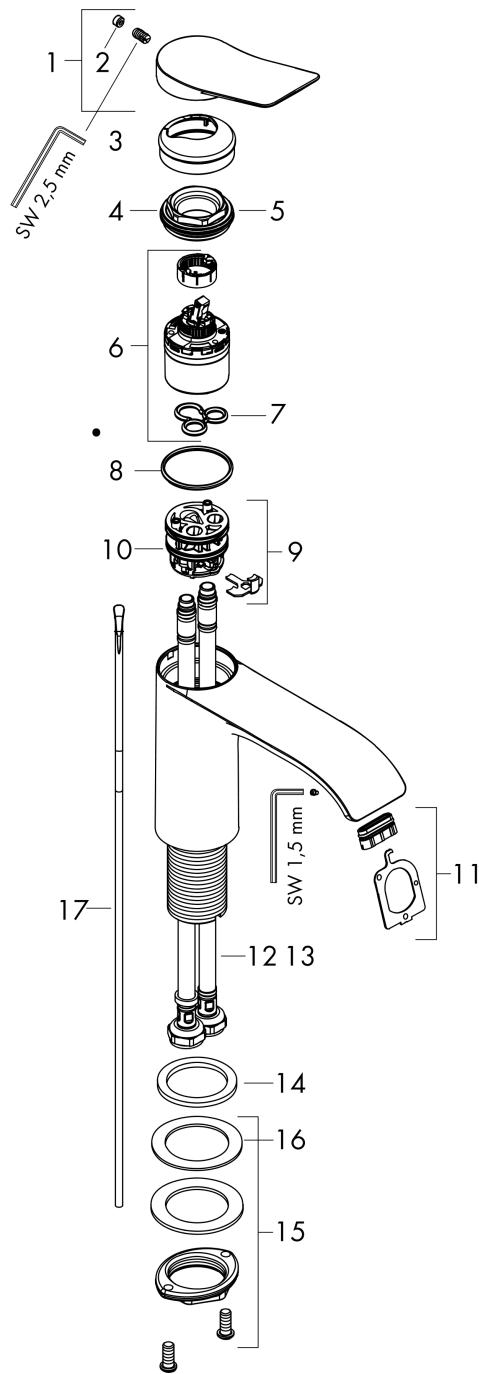

##### product features

- consists of: single lever basin mixer, waste set
- ComfortZone 250
- projection: 191 mm
- spout height: 251 mm
- spray type: WaterfallStream
- maximum flow rate at 3 bar: 5 l/min
- ceramic cartridge
- temperature limitation adjustable
- suitable for continuous flow water heaters
- pop-up waste set G 1¼
- material waste set: metal
- connection type: G ¾ connections
- connection dimension: DN15

#### Scale drawing

**Vivenis**

**Single lever basin mixer 250 for washbowls with pop-up waste set**

Surfaces: **Matt Black** Article Number: **75040670**

**Flowchart**

**Vivenis**

**Single lever basin mixer 250 for washbowls with pop-up waste set**

Surfaces: **Matt Black** Article Number: **75040670**

**Exploded Drawing**

Year of production: >06/21

### Spare part list

Year of production: >06/21

Pos.	Description	Article Number	Price	PU
1	handle	94277670	€ 85,68	1
2	screw cover	93735610	€ 8,45	1
3	escutcheon	94027670	€ 33,56	1
4	nut	93995000	€ 22,37	1
5	O-ring 35x1,5	92114000	€ 5,24	1
6	cartridge, assy	93897000	€ 70,57	1
7	seal	95008000	€ 8,45	1
8	O-ring 35x2	92604000	€ 5,24	1
9	adapter for cartridge	98750000	€ 11,31	1
10	O-Ring 30x2	98186000	€ 3,21	1
11	spray former	94275000	€ 35,94	1
12	connection hose 600 mm M8x0,75 G3/8	96556000	€ 22,37	1
13	O-ring 6,6x1,6	93019000	€ 3,21	1
14	flat seal	98749000	€ 5,24	1
15	fixing set (Ø 32)	13961000	€ 22,37	1
16	lever collar	97548000	€ 3,21	1
17	pull rod	96657000	€ 11,31	1
a	pop up waste	94139670	€ 150,65	1
b	fixation extension 35 mm	13898000	€ 70,57	1